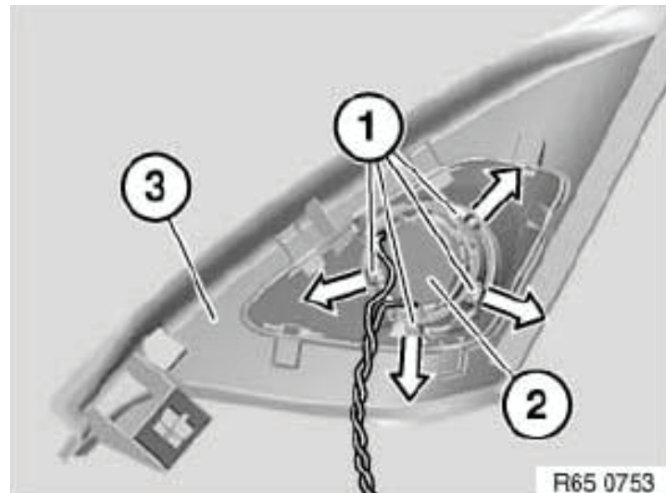

*With Recommended High Pass Filter

Dimensions:

Fitment Information:

Verified Fit:

- BMW models after 2003 that have tweeters in sail panel location.

Unverified but May Fit:

- Unknown

Please check your car's tweeter location and housing dimensions to confirm that the GB100E-0003 will fit.

Installation Steps and Precautions:

Removal of OE tweeter:

- Gently pull up the foam cover piece inside the BMW housing to expose the BMW tweeter. Don't destroy the foam. You'll need it later.
- Then, carefully pry open the tabs holding the BMW tweeter in place.

Installation of Audiofrog OE tweeter:

- Position the Audiofrog tweeter with the bevel toward the top and the holes are aligned with the BMW housing tabs.
- Then, gently press the Audiofrog tweeter securely into place.
- Press BMW foam back into place. Secure with additional glue, if necessary.