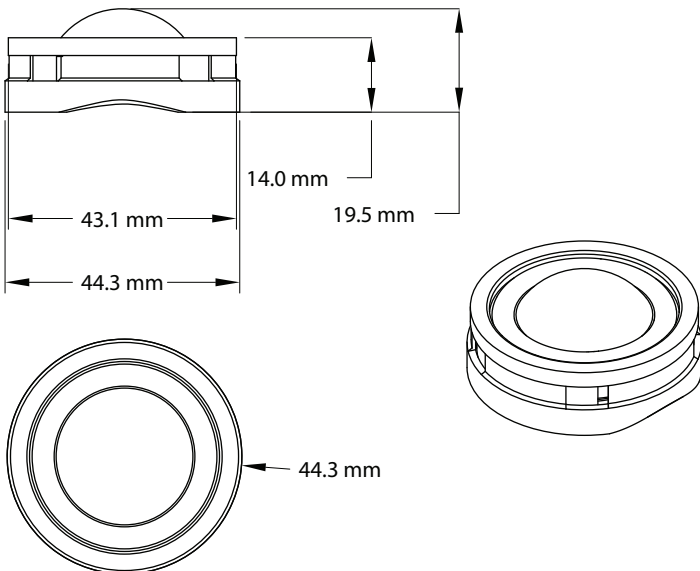

*With Recommended High Pass Filter

Dimensions:

Fitment Information:

Verified Fit:

- BMW models after 2003 that have tweeters in sail panel location.

Unverified but May Fit:

- Unknown

Please check your car's tweeter location and housing dimensions to confirm that the GB100E-0003 will fit.

Installation Steps and Precautions:

Removal of OE tweeter:

- Gently pull up the foam cover piece inside the BMW housing to expose the BMW tweeter. Don't destroy the foam. You'll need it later.
- Then, carefully pry open the tabs holding the BMW tweeter in place.

Installation of Audiofrog OE tweeter:

- Position the Audiofrog tweeter with the bevel toward the top and the holes are aligned with the BMW housing tabs.
- Then, gently press the Audiofrog tweeter securely into place.
- Press BMW foam back into place. Secure with additional glue, if necessary.