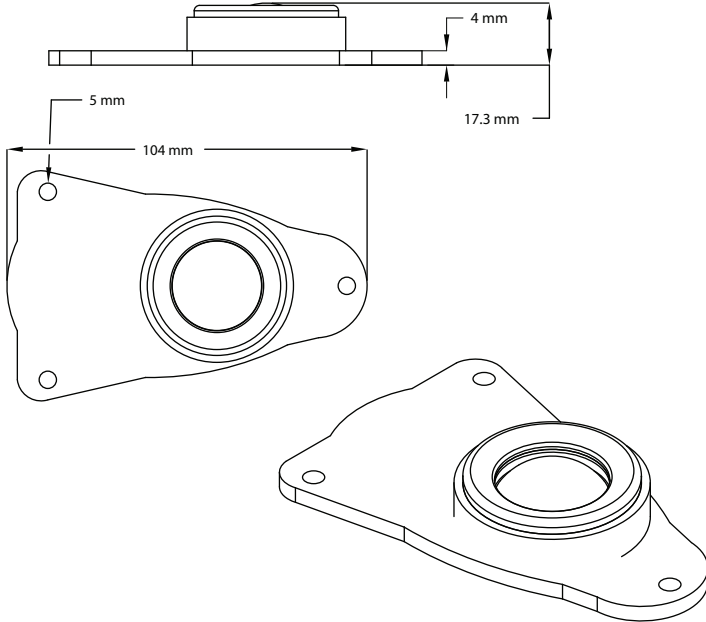

Specifications and Recommendations:

Nominal Impedance	4Ω
Frequency Response (-3dB)	1.8kHz - 24kHz
Power Handling (RMS)*	100W
Power Handling (Peak)*	300W
Recommended Power (RMS)*	12W - 100W
Recommended High Pass Filter	2500Hz, 24dB/Oct
Fs	1500Hz

*With Recommended High Pass Filter

Dimensions:

Fitment Information:

Verified Fit:

- 2002-2010 Porsche 955, 957, and Cayenne models with Bose systems.

Unverified but May Fit:

- Other Porsche models with Bose systems that have tweeters in the rears.

Please check your car's tweeter location and housing dimensions to confirm that the GB100E-0007 will fit.

Installation Steps and Precautions:

Removal of OE tweeter:

- Remove the 3 screws from the tweeter frame and remove the tweeter.