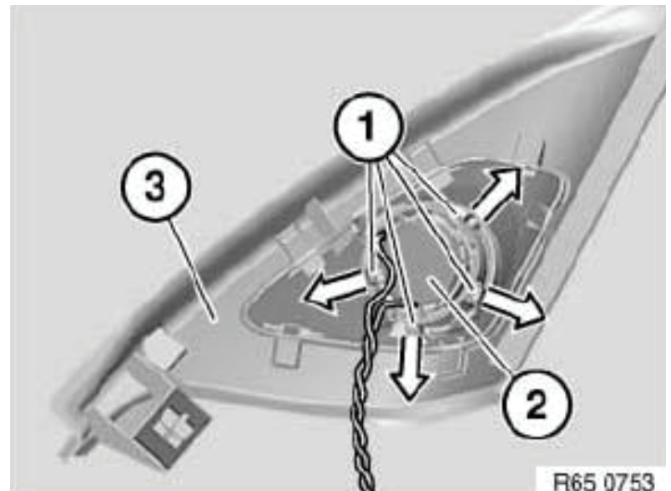

*With Recommended High Pass Filter

Dimensions:

Fitment Information:

Verified Fit:

- BMW models after 2003 that have tweeters in sail panel location.

Unverified but May Fit:

- Unknown

Please check your car's tweeter location and housing dimensions to confirm that the GS100E-0003 will fit.

Installation Steps and Precautions:

Removal of OE tweeter:

- Gently pull up the foam cover piece inside the BMW housing to expose the BMW tweeter. Don't destroy the foam. You'll need it later.
- Then, carefully pry open the tabs holding the BMW tweeter in place.

Installation of Audiofrog OE tweeter:

- Position the Audiofrog tweeter with the bevel toward the top and the holes are aligned with the BMW housing tabs.
- Then, gently press the Audiofrog tweeter securely into place.
- Press BMW foam back into place. Secure with additional glue, if necessary.