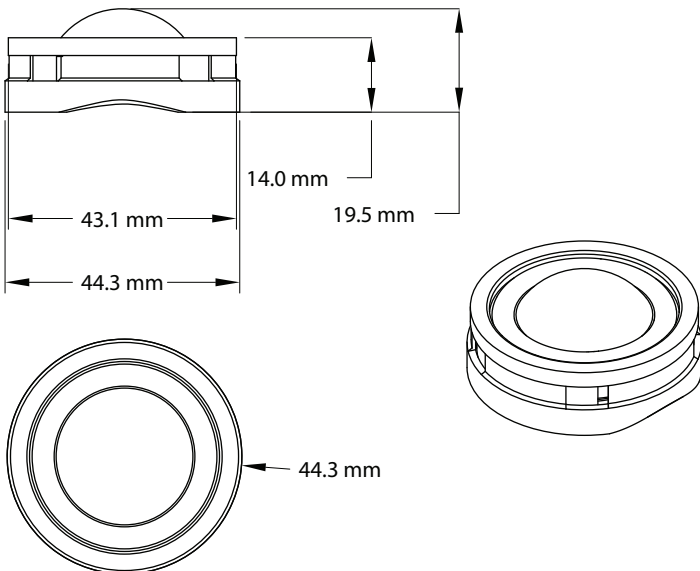

*With Recommended High Pass Filter

Dimensions:

Fitment Information:

Verified Fit:

- BMW models after 2003 that have tweeters in sail panel location.

Unverified but May Fit:

- Unknown

Please check your car's tweeter location and housing dimensions to confirm that the GS100E-0003 will fit.

Installation Steps and Precautions:

Removal of OE tweeter:

- Gently pull up the foam cover piece inside the BMW housing to expose the BMW tweeter. Don't destroy the foam. You'll need it later.
- Then, carefully pry open the tabs holding the BMW tweeter in place.

Installation of Audiofrog OE tweeter:

- Position the Audiofrog tweeter with the bevel toward the top and the holes are aligned with the BMW housing tabs.
- Then, gently press the Audiofrog tweeter securely into place.
- Press BMW foam back into place. Secure with additional glue, if necessary.